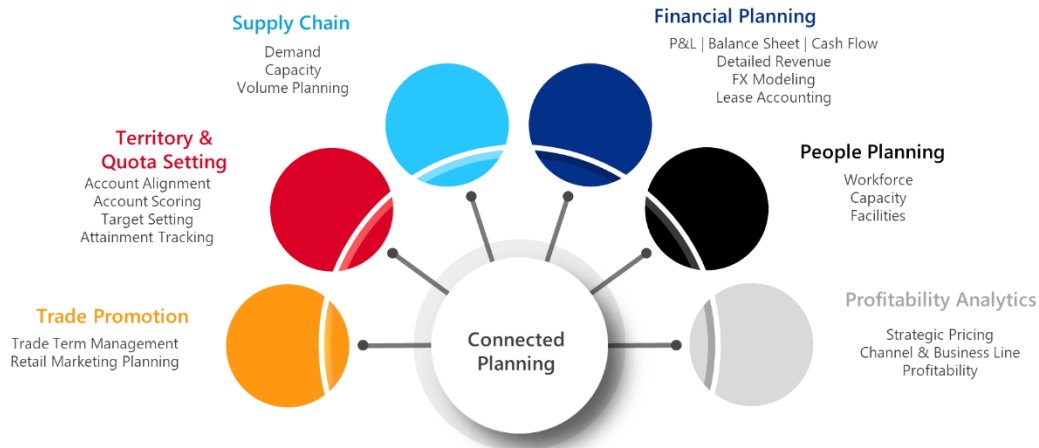

## Make Data Matter

The Keyrus group was founded on the belief that data matters.

Keyrus is a global consultancy that develops data and digital solutions for performance management. We combine business and technical expertise to help your organization uncover the most value from your data.

## Humanizing the Future

Data holds the answers to humanity's biggest challenges.

Data is humankind's most important genetic fingerprint in retracing our past, expressing our present, and predicting the future. We can use it to promote sustainable development, economic growth, and greater societal interests.

## Achieving the Collaborative Advantage

We help our clients drive change by finding innovative, new ways to connect and leverage different types of data to make better, faster decisions. We do this by bringing together people, data, and analytics on a single, connected, collaborative planning and decision-making platform: the Anaplan platform.